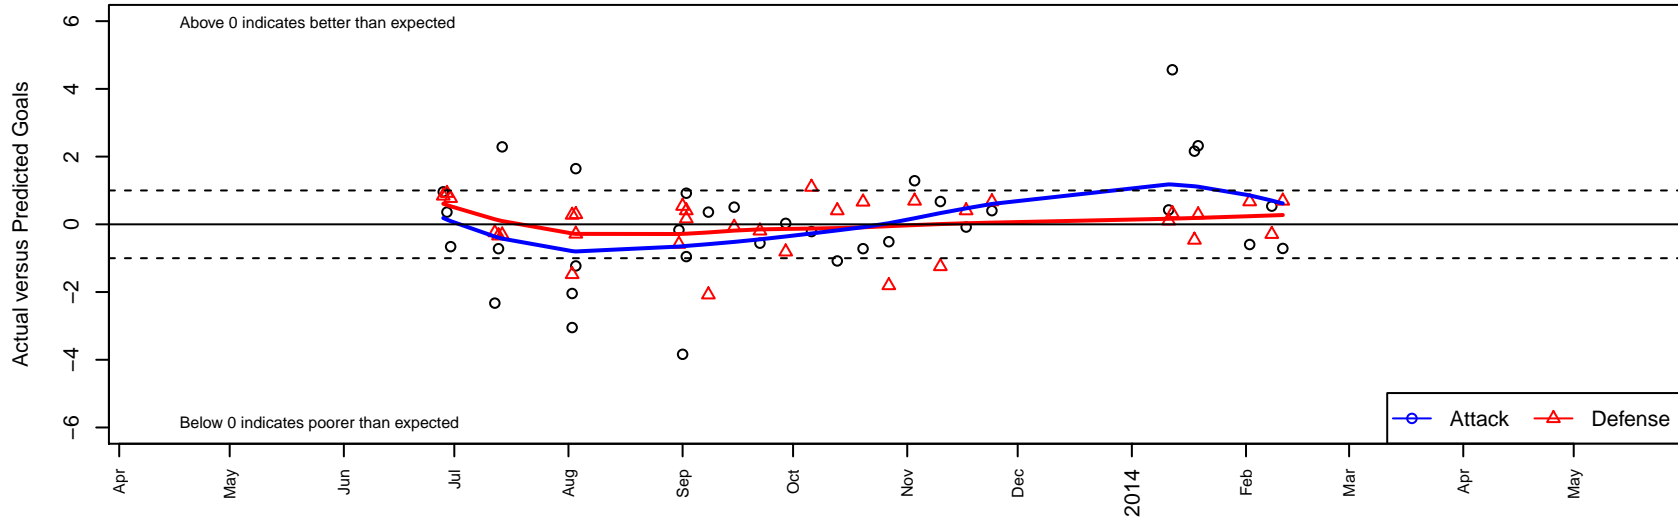

Seattle United NE Blue B97

Seattle United Regional
 Seattle, WA
 B97 total strength=1584
 attack=14.23 defense=16.09
 fall league = NPSL B16D1
 alt names used:
 Seattle United NE Blue B97
 Seattle United NE B97 Blue
 Seattle United NE Blue
 Seattle United NE Blue [B97]
 2013 Seattle United NE B97 Blue

Venues played:
 RVS Classic BU16
 Seattle Cup BU16
 Marysville Strawberry Classic BU16
 Puyallup Valley Kick-off Div 1 U16
 NPSL B16D1
 Founders Cup B97

Seattle United NE Blue B97
 Dots are actual minus expected GF (blue circles) and GA (red triangles).
 Blue line is smoothed change in attack strength. Red is smoothed change in defense strength.